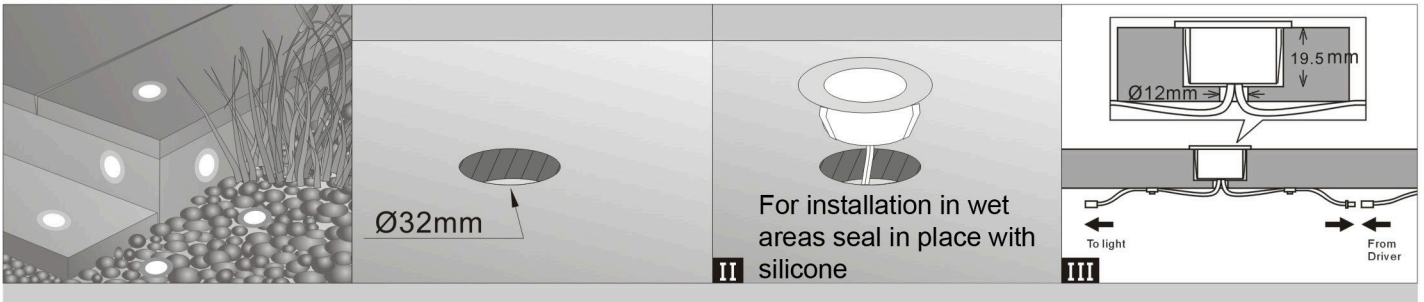

Installation Guide

LED Floor Light

12VDC/Max 0.4W LED

Light specification:

The luminaire is not provided for LED replacement because the LED life span is 40,000-50,000 hours.

INSTALLATION INSTRUCTIONS

LINKING OPERATION