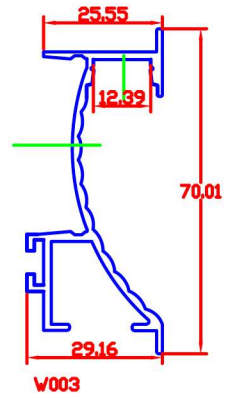

Wall and ceiling edge LED Aluminum Profile

LED Aluminum profile 1~2meter

Transparent Frosted Milky

Transparent

Frosted

Milky

PC Cover

Endcaps *2 + Screws
1 with hole; 1 without hole.