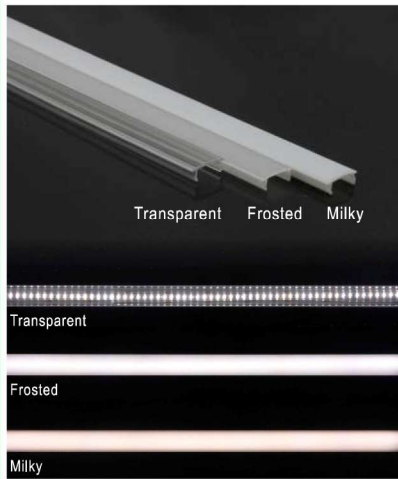

Wall and ceiling edge LED Aluminum Profile

LED Aluminum profile 1~2meter

Transparent Frosted Milky

Transparent

Frosted

Milky

PC Cover

Endcaps *2 + Screws
1 with hole; 1 without hole.

Metal Mounting clip *2

Service Environment and Installation:

1, With clip