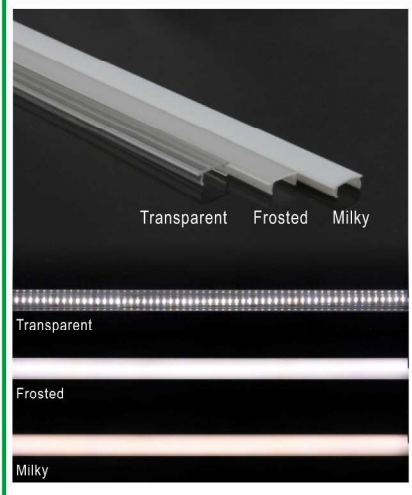

Surface Mounting LED Aluminum Profile

Service Environment and Installation:

1, With clip