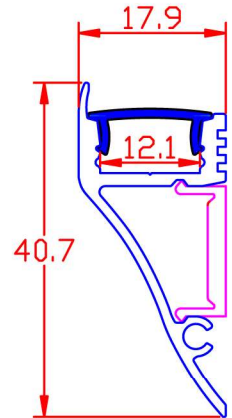

Surface Mounting LED Aluminum Profile

Customized Color can be ordered

Service Environment and Installation:

1, With clip

PC Cover

Endcaps *2PCS

Left+Right, both without hole

Plastic Mounting clip *2