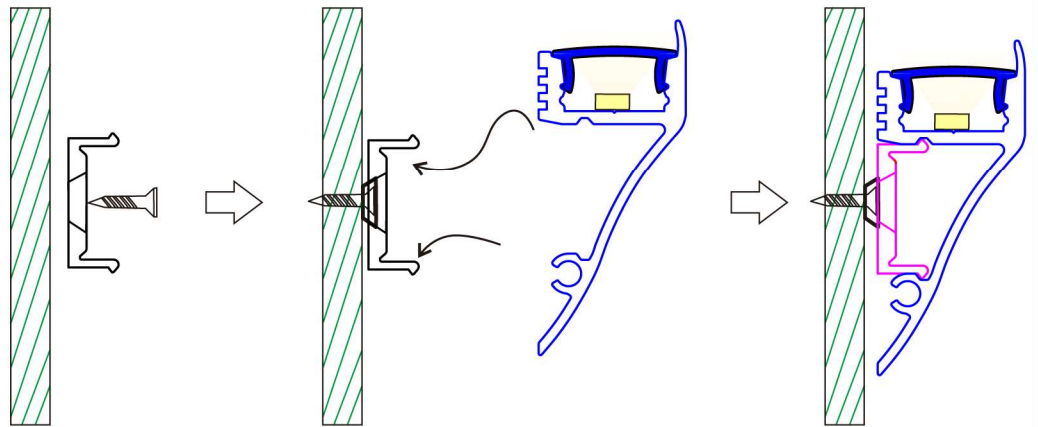

Surface Mounting LED Aluminum Profile

Customized Color can be ordered

Service Environment and Installation:

1, With clip

PC Cover

Endcaps *2PCS

Left+Right, both without hole

Plastic Mounting clip *2